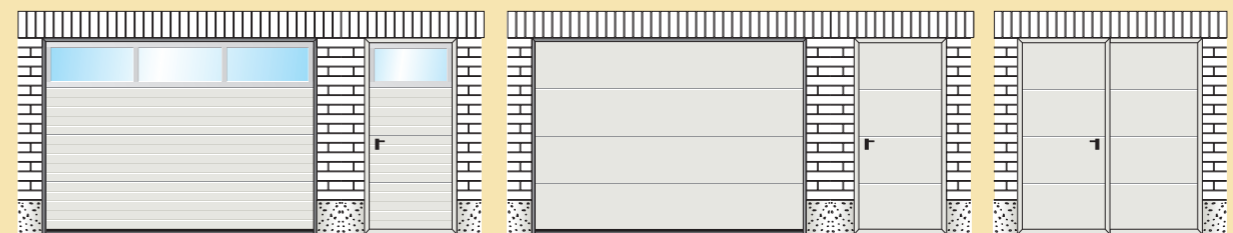

Side doors with anti-panic locking system

SIDE DOORS

CENTRAL LOCKING

Anti-panic locking system enables to open door just from inside. From outside must be used the key.

3 SIDES LOCKING

Match the style

Ryterna offers side doors to match any model of it's sectional garage doors or industrial doors.
Ryterna side doors made of PU insulated 40 mm thick sectional door panels surrounded with aluminium profiles, and all-round rubber seals. Side door panels and windows are aligned with sectional door panels or windows.

Ryterna UAB
Vandžiogalos str. 84
LT - 47480 KAUNAS, Lithuania
Phone: +370 37 490997
Fax: +370 37 490991
e-mail: info@ryterna.eu

www.ryterna.eu

 Double wide side doors available upon request.

Positioning of the side door in the opening

Side doors step types

Opening side

(Left / Right)

Two leaf swing doors

Door frame can be ordered with or without edging.

Easy fitting to side walls.

Ryterna side doors are equipped with sliding door closers.

Handles standart colours: silver, black, white. Other colours upon request.

Without edging

With edging

Locking of the fixed door leaf. Top / bottom.