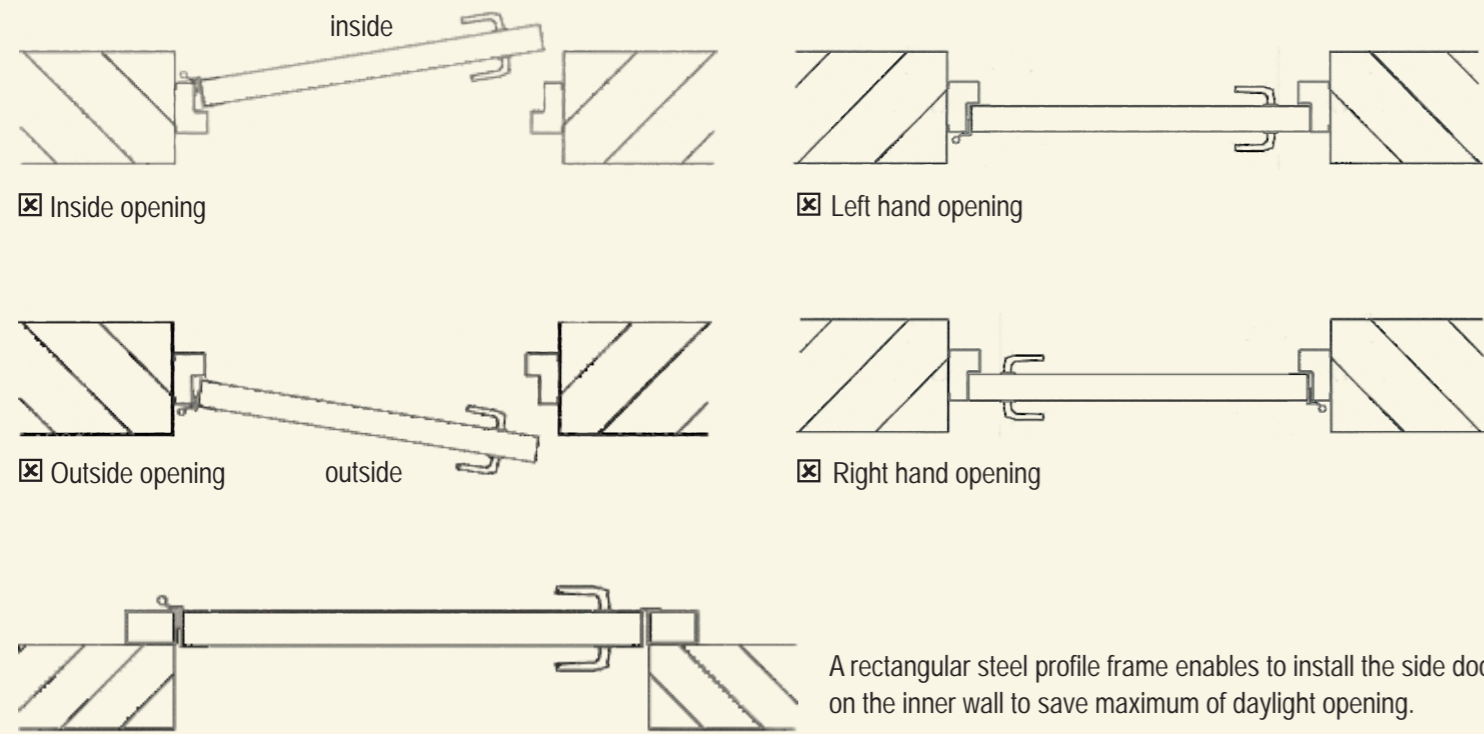

Side doors with anti-panic locking system

SIDE DOORS

CENTRAL LOCKING

Anti-panic locking system enables to open door just from inside. From outside must be used the key.

3 SIDES LOCKING

Match the style

Ryterna offers side doors to match any model of it's sectional garage doors or industrial doors.
Ryterna side doors made of PU insulated 40 mm thick sectional door panels surrounded with aluminium profiles, and all-round rubber seals. Side door panels and windows are aligned with sectional door panels or windows.

Ryterna UAB
Vandžiogalos str. 84
LT - 47480 KAUNAS, Lithuania
Phone: +370 37 490997
Fax: +370 37 490991
e-mail: info@ryterna.eu

www.ryterna.eu

 Double wide side doors available upon request.

Positioning of the side door in the opening

Side doors step types

Opening side

(Left / Right)

Two leaf swing doors

Door frame can be ordered with or without edging.

Easy fitting to side walls.

Ryterna side doors are equipped with sliding door closers.

Handles standart colours: silver, black, white. Other colours upon request.

Without edging

With edging

Locking of the fixed door leaf. Top / bottom.