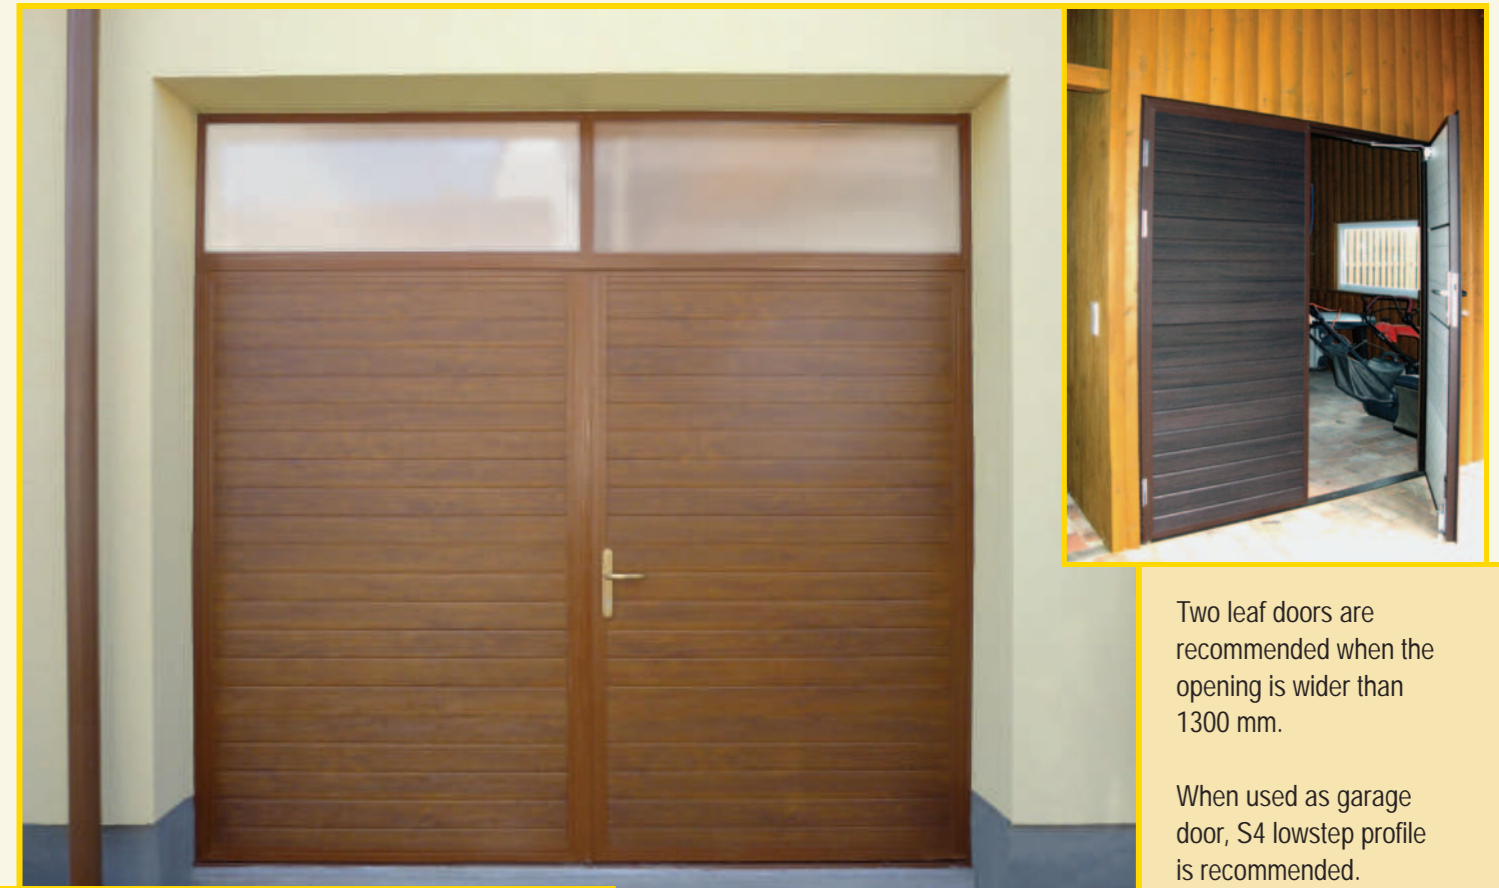

Side doors with anti-panic locking system

SIDE DOORS

CENTRAL LOCKING

Anti-panic locking system enables to open door just from inside. From outside must be used the key.

3 SIDES LOCKING

Match the style

Ryterna offers side doors to match any model of it's sectional garage doors or industrial doors.
Ryterna side doors made of PU insulated 40 mm thick sectional door panels surrounded with aluminium profiles, and all-round rubber seals. Side door panels and windows are aligned with sectional door panels or windows.

Side doors step types

Opening side

(Left / Right)

Two leaf swing doors

Door frame can be ordered with or without edging.

Easy fitting to side walls.

Ryterna side doors are equipped with sliding door closers.

Handles standart colours: silver, black, white. Other colours upon request.

Without edging

With edging

Locking of the fixed door leaf. Top / bottom.