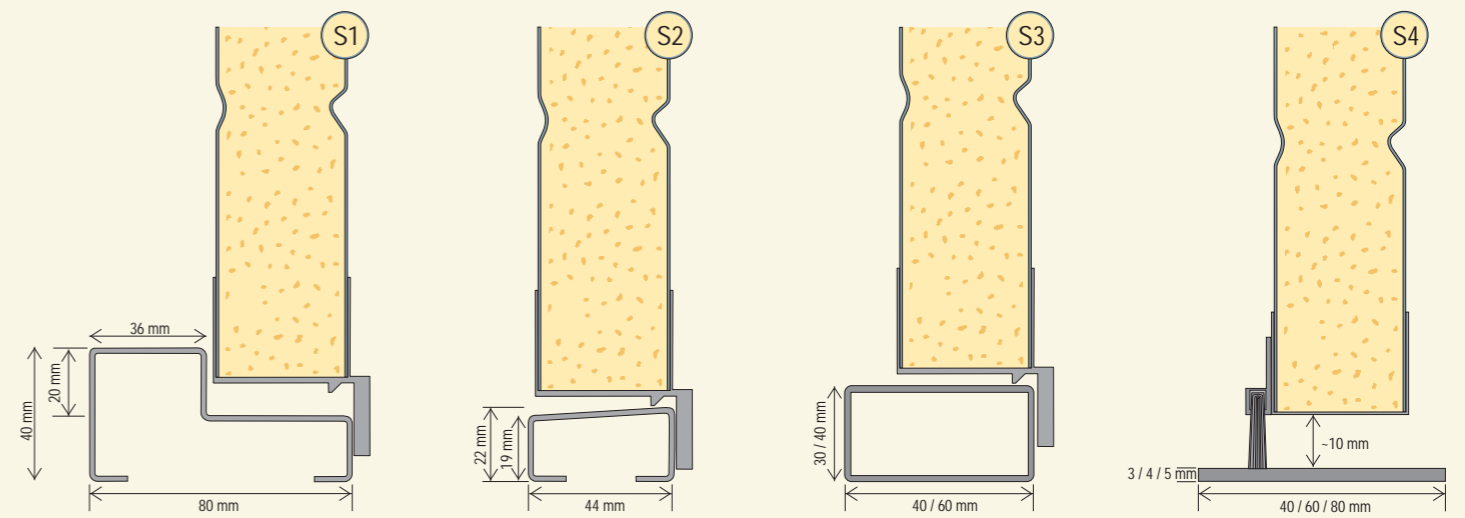

Ryterna UAB
Vandžiogalos str. 84
LT - 47480 KAUNAS, Lithuania
Phone: +370 37 490997
Fax: +370 37 490991
e-mail: info@ryterna.eu

www.ryterna.eu

 Double wide side doors available upon request.

Positioning of the side door in the opening

Side doors step types

Opening side

(Left / Right)

Two leaf swing doors

Door frame can be ordered with or without edging.

Easy fitting to side walls.

Ryterna side doors are equipped with sliding door closers.