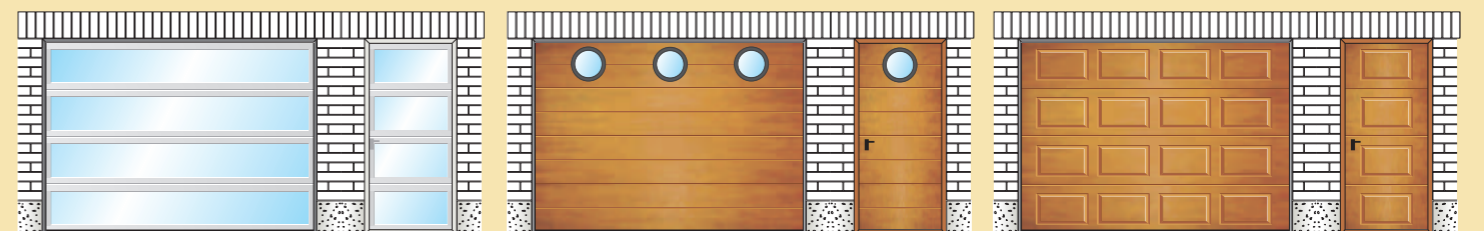

Side doors with anti-panic locking system

SIDE DOORS

CENTRAL LOCKING

Anti-panic locking system enables to open door just from inside. From outside must be used the key.

3 SIDES LOCKING

Match the style

Ryterna offers side doors to match any model of it's sectional garage doors or industrial doors.
Ryterna side doors made of PU insulated 40 mm thick sectional door panels surrounded with aluminium profiles, and all-round rubber seals. Side door panels and windows are aligned with sectional door panels or windows.

Ryterna UAB
Vandžiogalos str. 84
LT - 47480 KAUNAS, Lithuania
Phone: +370 37 490997
Fax: +370 37 490991
e-mail: info@ryterna.eu

www.ryterna.eu

 Double wide side doors available upon request.

Positioning of the side door in the opening

Side doors step types

Opening side

(Left / Right)

Two leaf swing doors

Door frame can be ordered with or without edging.

Easy fitting to side walls.

Ryterna side doors are equipped with sliding door closers.

Handles standart colours: silver, black, white. Other colours upon request.

Without edging

With edging

Locking of the fixed door leaf. Top / bottom.