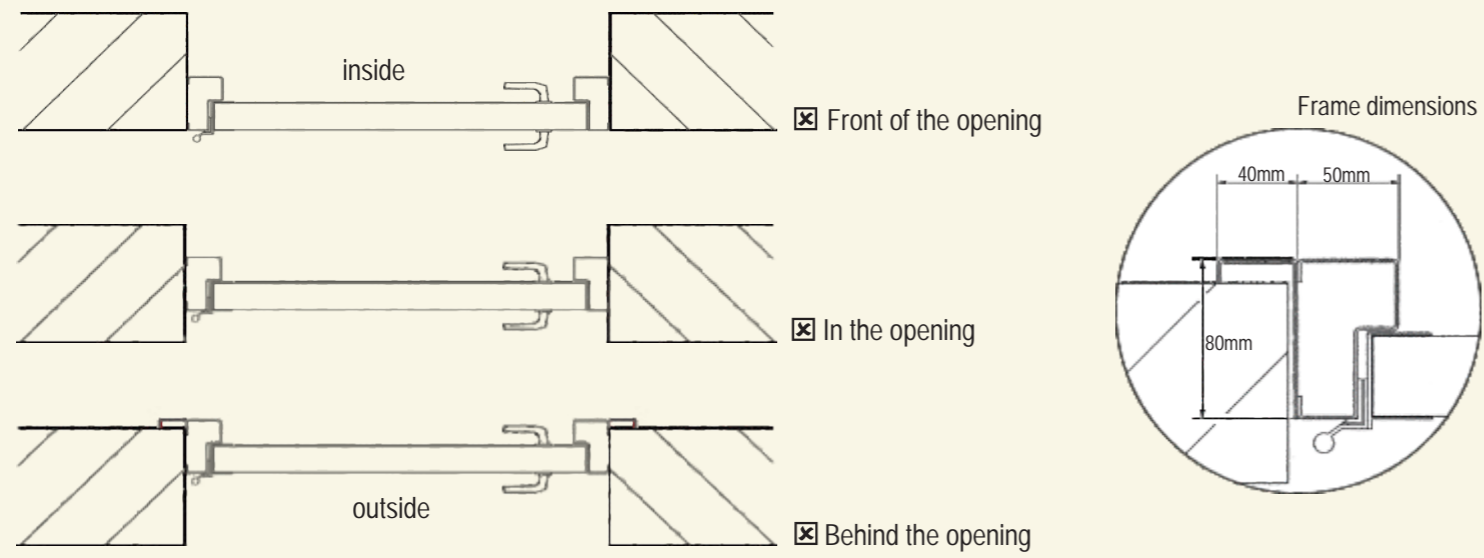

Side doors with anti-panic locking system

SIDE DOORS

CENTRAL LOCKING

Anti-panic locking system enables to open door just from inside. From outside must be used the key.

3 SIDES LOCKING

Match the style

Ryterna offers side doors to match any model of it's sectional garage doors or industrial doors.
Ryterna side doors made of PU insulated 40 mm thick sectional door panels surrounded with aluminium profiles, and all-round rubber seals. Side door panels and windows are aligned with sectional door panels or windows.

Ryterna UAB
Vandžiogalos str. 84
LT - 47480 KAUNAS, Lithuania
Phone: +370 37 490997
Fax: +370 37 490991
e-mail: info@ryterna.eu

www.ryterna.eu

 Double wide side doors available upon request.

Positioning of the side door in the opening

Side doors step types

Opening side

(Left / Right)

Two leaf swing doors

Door frame can be ordered with or without edging.

Easy fitting to side walls.

Ryterna side doors are equipped with sliding door closers.

Handles standart colours: silver, black, white. Other colours upon request.

Without edging

With edging

Locking of the fixed door leaf. Top / bottom.