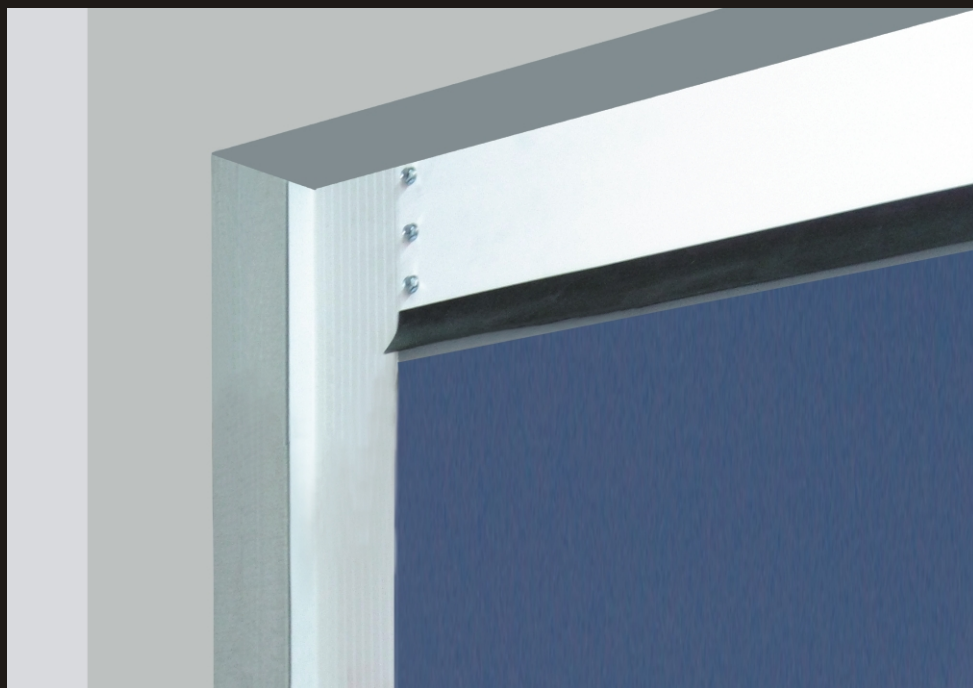

Frame installation inside  
the daylight opening.

Lintel 120 mm (suitable for LHR RM and R40). Available from April 2010.  
Lintel 180 mm (suitable for LHR FM).  
Max sizes: 3000 x 2500 and 5000 x 2500 mm.